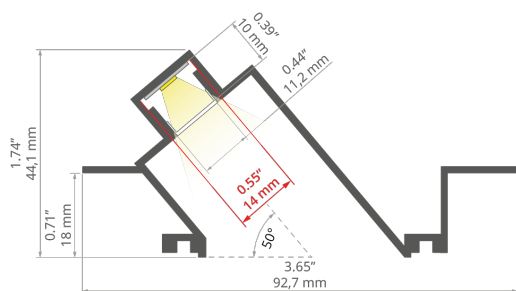

# Profile POK-US

Ref. H1234

- Linear gallery, stage or exhibition lighting
- The lighting fixture integrates with the mounting surface
- Hidden light source
- Lighting angle: 50 Degrees
- Mounting to 16 mm | 0.63" drywall
- Stable mounting to a suspended ceiling

## TECHNICAL SPECIFICATIONS

Material	aluminum	Color	Length	Ref
Lighting at an angle	50		1000 mm	H1234NA_1
LED gluing width A	12 mm	non anodized	2005 mm	H1234NA_2
Number of LED strips A (8 mm wide)	1		3010 mm	H1234NA_3
The cover is cut to the length of the profile	yes		1000 mm	H1234L9010OD_1
Can be easily connected into runs	yes	<input type="checkbox"/> white lacquered	3010 mm	H1234L9010OD_3
Decorative lighting	yes		2005 mm	H1234L9010OD_2
Functional lighting	yes			
Mounting to drywall	yes			
Possibility of obtaining a line of light	yes			
To cover with plaster	yes			
Wire out back of extrusion	yes			