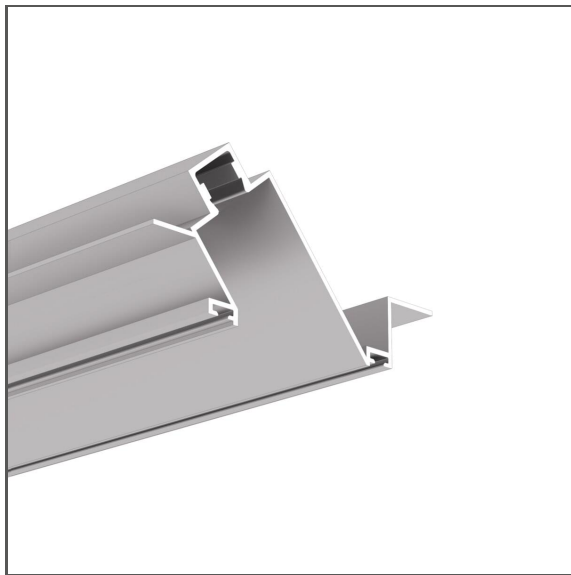

# Profile POK-US

Ref. H1234

- Linear gallery, stage or exhibition lighting
- The lighting fixture integrates with the mounting surface
- Hidden light source
- Lighting angle: 50 Degrees
- Mounting to 16 mm | 0.63" drywall
- Stable mounting to a suspended ceiling

## MOUNTING

- in drywall, with screws
- can be easily connected into runs

## TECHNICAL SPECIFICATIONS

Material	aluminum	Color	Length	Ref
Lighting at an angle	50		1000 mm	H1234NA_1
LED gluing width A	12 mm	non anodized	2005 mm	H1234NA_2
Number of LED strips A (8 mm wide)	1		3010 mm	H1234NA_3
The cover is cut to the length of the profile	yes		1000 mm	H1234L9010OD_1
Can be easily connected into runs	yes	<input type="checkbox"/> white lacquered	3010 mm	H1234L9010OD_3
Decorative lighting	yes		2005 mm	H1234L9010OD_2
Functional lighting	yes			
Mounting to drywall	yes			
Possibility of obtaining a line of light	yes			
To cover with plaster	yes			
Wire out back of extrusion	yes			