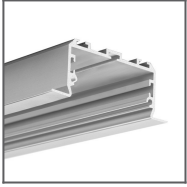

PRODUCT DESCRIPTION

- High resistance to damage
- Will not corrode
- Simple assembly
- Aesthetically finishing the profile

Fill empty fields

Product nr.

Fixture type

Company

Job name

Date

TECHNICAL SPECIFICATION

Material	PP
Colour	grey

RELATED PROFILES

LARKO-50 Profile
Ref: C0756