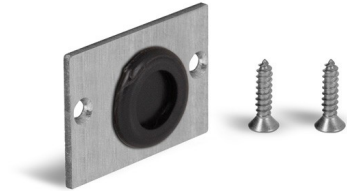

PRODUCT DESCRIPTION

- Membrane for leading out the cable
- High resistance to damage
- Will not corrode
- Simple assembly

Fill empty fields

Product nr.

Fixture type

Company

Job name

Date

**TECHNICAL SPECIFICATION**

Material	plastic + stainless steel
Colour	steel

RELATED PROFILES

HR-MAX System
Ref: C1829 (HR-
MAX) + C1827
(HR-MAX-T) +
C1828 (HR-MAX-
TW)

HR-MAX-TW
Profile
Ref: C1828