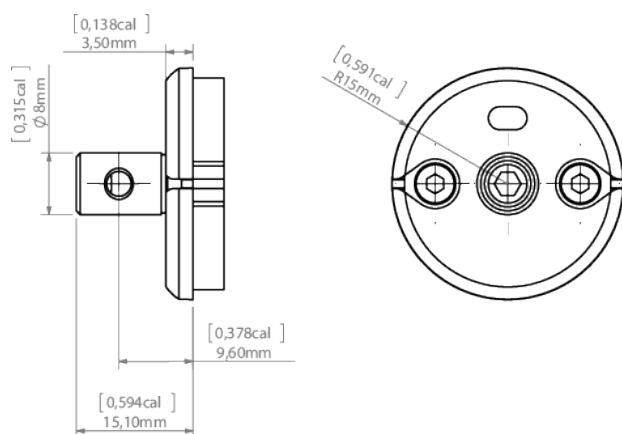

PRODUCT DESCRIPTION

- High wear resistance
- Does not corrode
- Robust mounting with screws with a decorative head
- Finishes the profile aesthetically
- Has a hole for a dual-core cable

Fill empty fields

Product nr.

Fixture type

Company

Job name

Date

TECHNICAL SPECIFICATION

Material	ABS, metal components
Colour	grey

TECHNICAL DRAWING