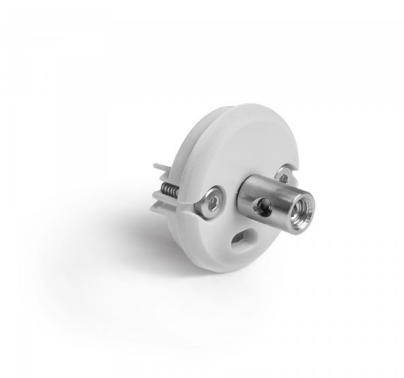

PRODUCT DESCRIPTION

- High wear resistance
- Does not corrode
- Robust mounting with screws with a decorative head
- Finishes the profile aesthetically
- Has a hole for a dual-core cable

Fill empty fields

Product nr.

Fixture type

Company

Job name

Date

TECHNICAL SPECIFICATION

Material	ABS, metal components
Colour	grey

TECHNICAL DRAWING

RELATED PROFILES

JAZ-DUO Profile
Ref: C0788