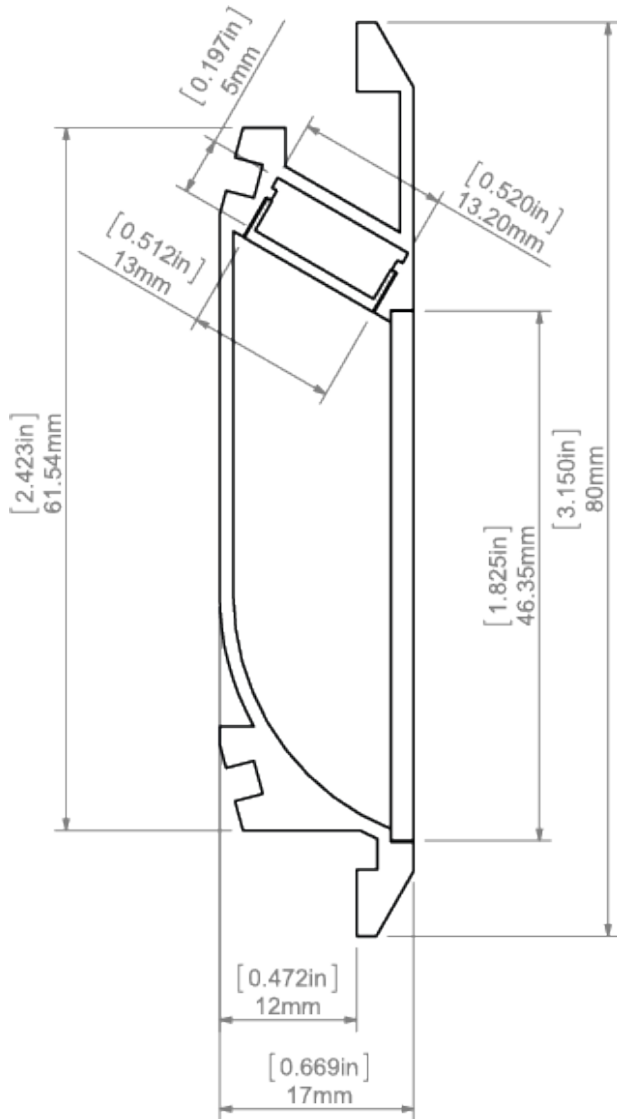

TECHNICAL DRAWING